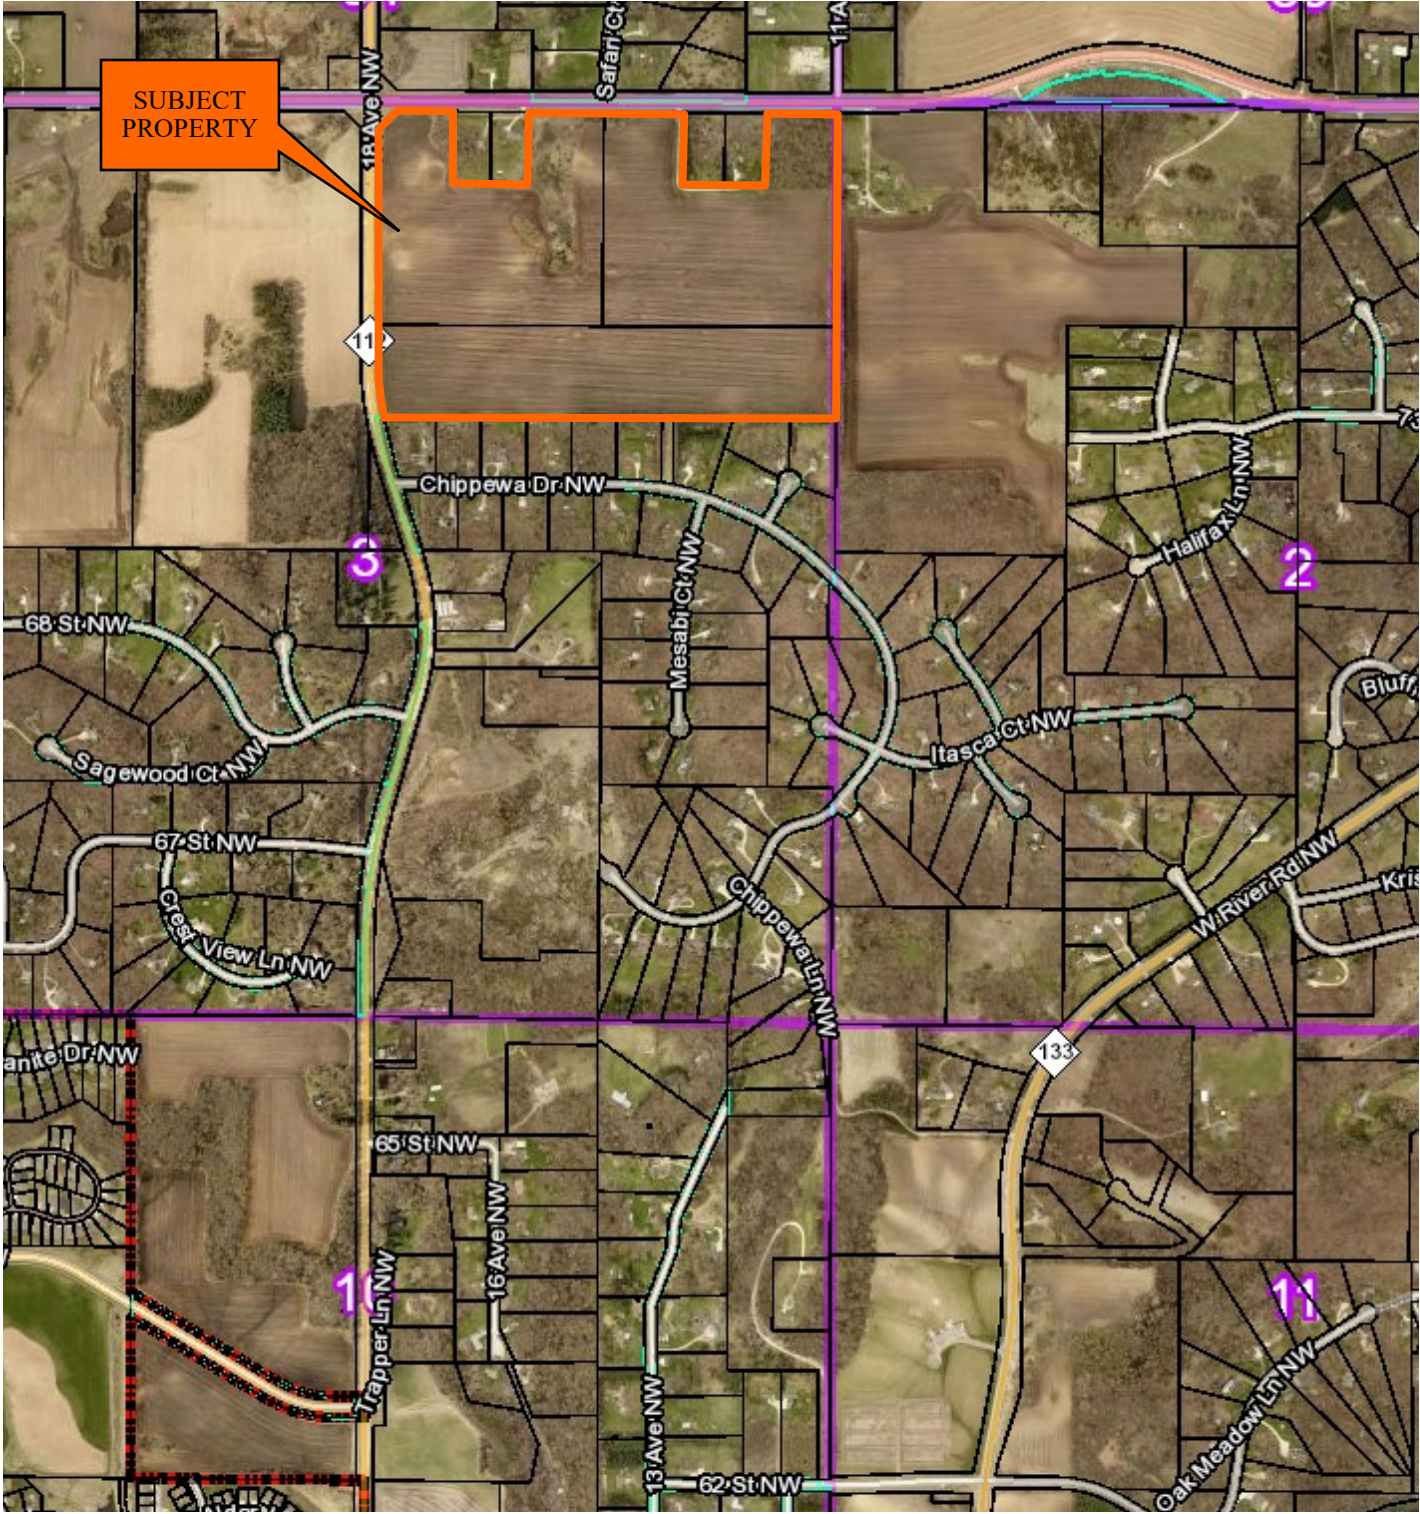

AERIAL PHOTO MAP

TCPA
4111 11th Avenue SW
Rochester, MN 55902
www.tcpamn.org
507-529-0774